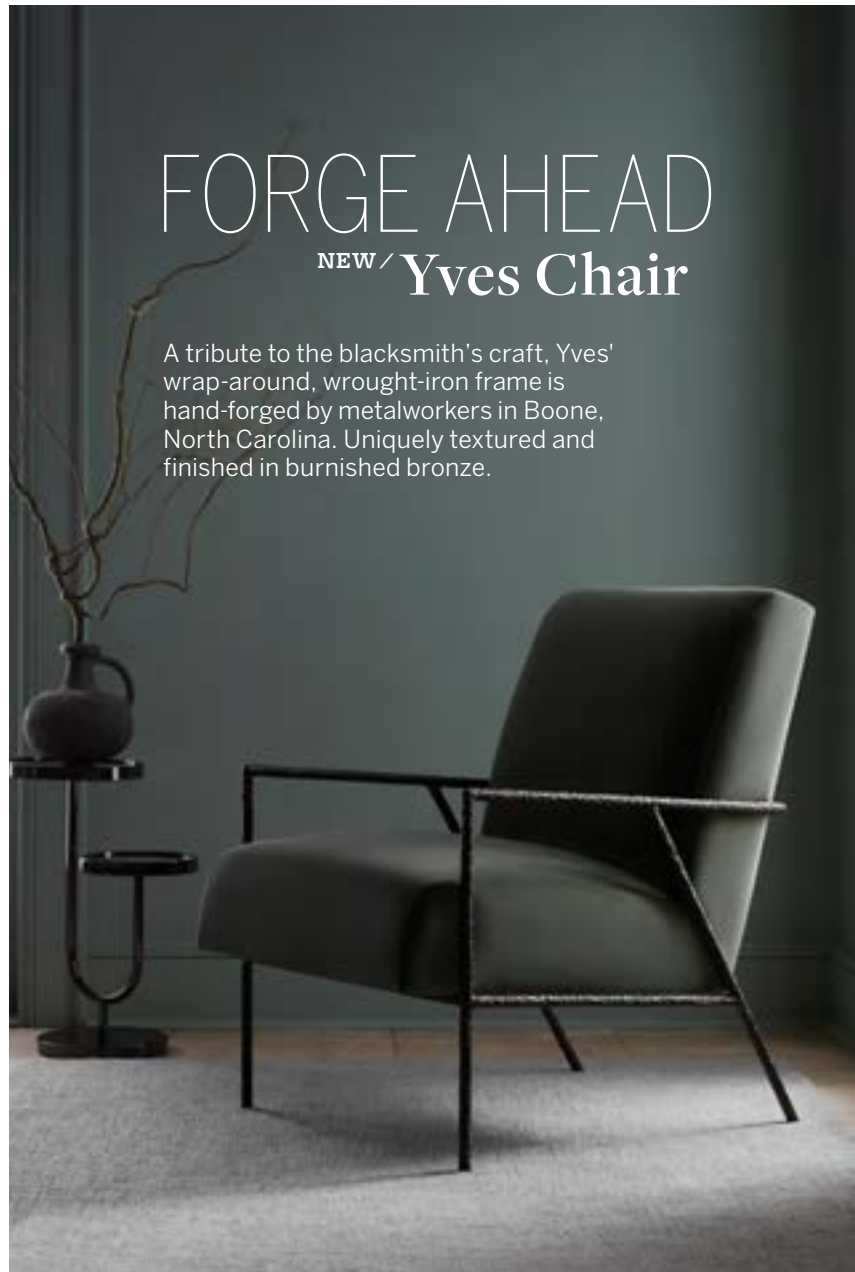

# TURNING POINT

**NEW / Margaux Dining Chair**

Smartly scaled, Margaux makes an elegant modern statement in leather (or fabric). Comfortably curved and masterfully styled with hidden casters for ease of movement.

**NEW / Laguna Collection**

With a travertine top and solid teak base, our Laguna tables are a sculptural mix of Scandinavian style and heirloom-quality craftsmanship.

**FORGE AHEAD**  
**NEW / Yves Chair**